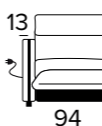

TERMINALE LARGE 1 P. RELAX BR. DX O SX / TERMINAL LARGE 1 P. RELAX ACC. D. OU G. / LARGE SIDE ELEMENT 1 RELAX SEATER ARM. L. OR R.