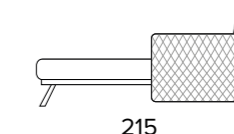

DIVANO MAXI LETTO / CANAPÉ MAXI CONVERTIBLE / MAXI SEATER SOFA BED

MATERASSO / MATELAS / MATTRESS
CM 160x195 / H 21