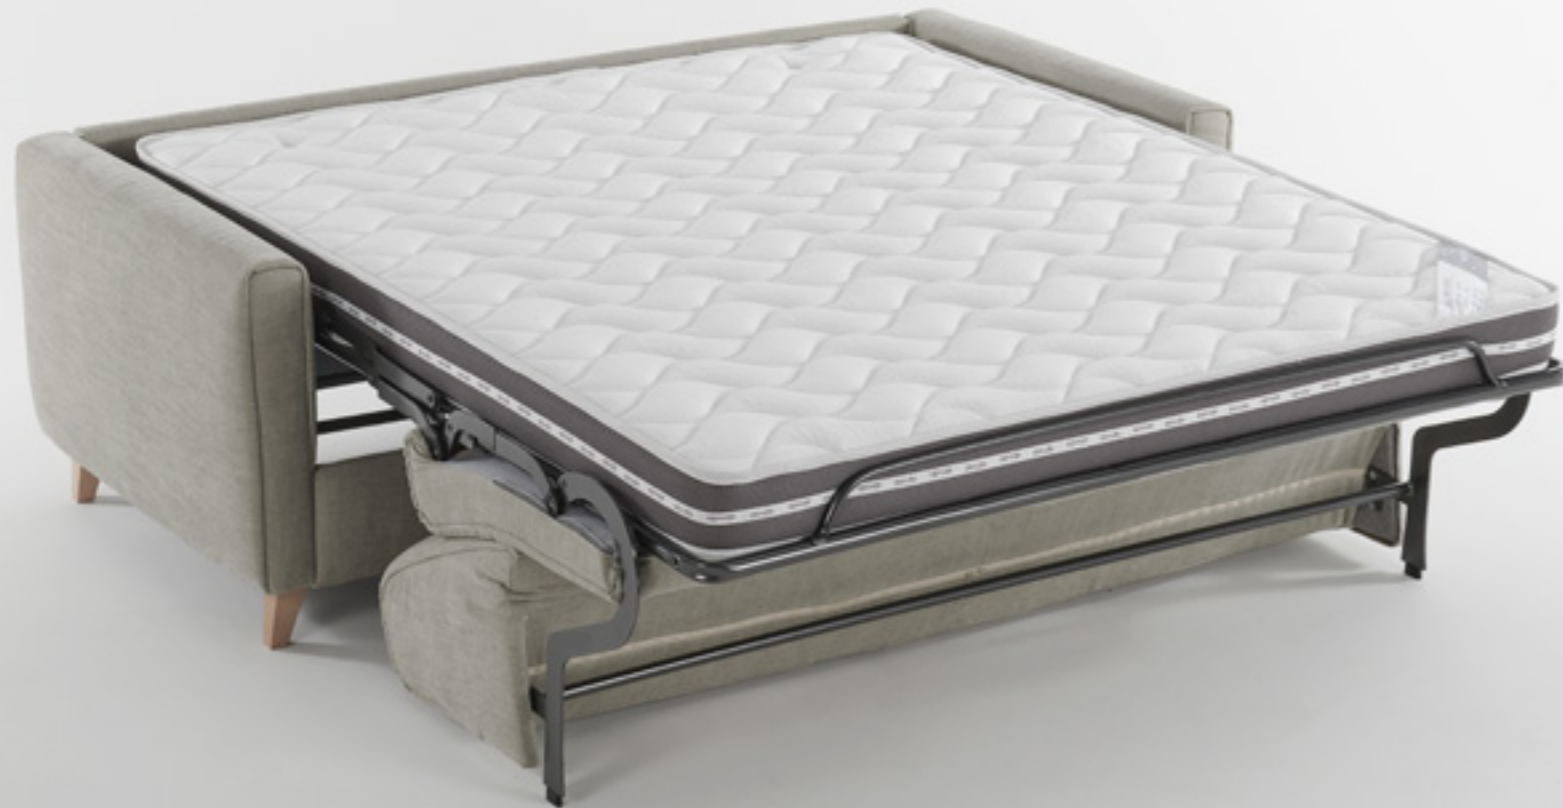

DIVANO 2 POSTI FISSO O LETTO / CANAPÉ 2 PLACES FIXE OU CONVERTIBLE / 2 SEATER SOFA FIXED OR BED

DIVANO 3 POSTI FISSO O LETTO / CANAPÉ 3 PLACES FIXE OU CONVERTIBLE / 3 SEATER SOFA FIXED OR BED

DIVANO MAXI FISSO O LETTO / CANAPÉ MAXI FIXE OU CONVERTIBLE / MAXI SEATER SOFA FIXED OR BED

ELEMENTO UN POSTO FISSO / CHAUFFEUSE FIXE / 1 SEATER FIXED ELEMENT

POUF FISSO / POUF FIXE / FIXED FOOTSTOOL

IT Materasso di serie New Moon in poliuretano espanso densità 35 Kg/m³. La fascia laterale del materasso è realizzata in tessuto 3D altamente traspirante che consente una perfetta areazione del materasso. Tessuto 100% poliestere. Spessore del materasso: 13 cm. Topper in opzione

FR Matelas New Moon de série, en polyuréthane expansé il a une densité de 35 Kg/m³. Le coutil est réalisé avec une bande latérale spécifique hautement respirante, pour une parfaite aération du matelas. Epaisseur matelas: 13 cm. Topper en option

EN Mattress New Moon series in expanded polyurethane density 30Kg/m³. The side band of the mattress is made with highly breathable 3D fabric for a perfect ventilation of the mattress. Fabric: 100% polyester. Mattress thickness: 13 cm. Topper in option