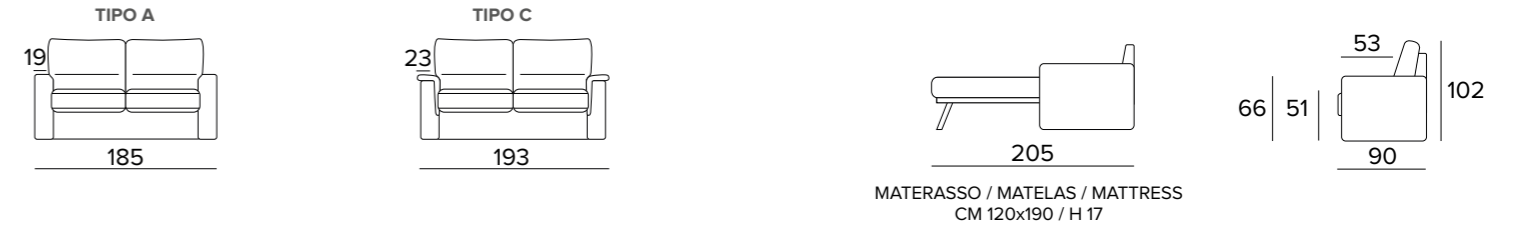

DIVANO 2 POSTI LETTO / CANAPÉ 2 PLACES CONVERTIBLE / 2 SEATER SOFA BED