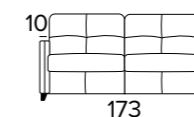

DIVANO 3 POSTI LETTO / CANAPÉ 3 PLACES CONVERTIBLE / 3 SEATER SOFA BED

MATERASSO / MATELAS / MATTRESS
CM 140x196 / H 17