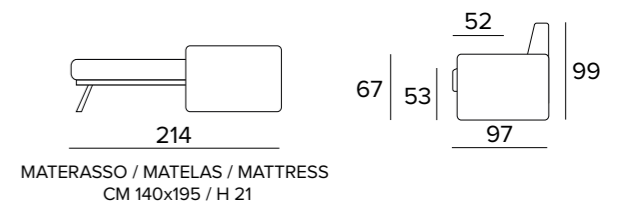

DIVANO 3 POSTI LETTO / CANAPÉ 3 PLACES CONVERTIBLE / 3 SEATER SOFA BED