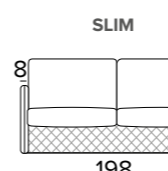

DIVANO MAXI LETTO / CANAPÉ MAXI CONVERTIBLE / MAXI SEATER SOFA BED

MATERASSO / MATELAS / MATTRESS
CM 160x195 / H 21