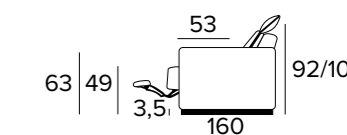

TERMINALE LARGE 1 P. RELAX BR. DX O SX / TERMINAL LARGE 1 P. RELAX ACC. D. OU G. / LARGE SIDE ELEMENT 1 RELAX SEATER ARM. L. OR R.