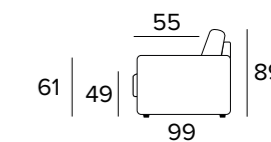

SCHIENALE PORTAGUANCIALI
DOSSIER AVEC COFFRE DE RANGEMENT
BACK PILLOW STORAGE

IT Disponibile sia nella versione elettrica, sia in quella manuale, è il divano perfetto per chi cerca un gusto contemporaneo ma versatile. E la comodità non è da meno: il divano letto si apre attraverso una rotazione e non c'è bisogno di spostare i cuscini

FR Disponible en version électrique et en version manuelle, il s'agit d'un divan idéal pour quiconque recherche un goût contemporain, mais versatile. Et le côté pratique ne manque pas non plus : le lit s'ouvre par une simple rotation sans aucun besoin de déplacer les coussins

EN Available both in the electric and manual version, it is the perfect sofa for those looking for a contemporary, yet versatile, look. And it is so convenient: a simple rotation turns it into a sofa bed and there is no need to move the cushions

---

DIVANO 3 POSTI LETTO / CANAPÉ 3 PLACES CONVERTIBLE / 3 SEATER SOFA BED

MATERASSO / MATELAS / MATTRESS
CM 140x196 / H 17

DIVANO MAXI LETTO / CANAPÉ MAXI CONVERTIBLE / MAXI SEATER SOFA BED

MATERASSO / MATELAS / MATTRESS
CM 160x196 / H 17