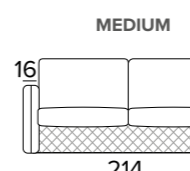

DIVANO MAXI LETTO / CANAPÉ MAXI CONVERTIBLE / MAXI SEATER SOFA BED

MATERASSO / MATELAS / MATTRESS
CM 160x195 / H 21