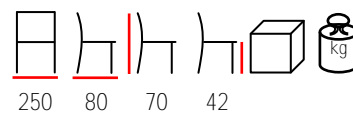

LEO COMPONENTIBILE/D 2 L 250x80x70/42

two seaters with extension - solid pine vintage white - olefin cushions

due posti con prolunga - pino massello bianco anticato - cuscini olefin