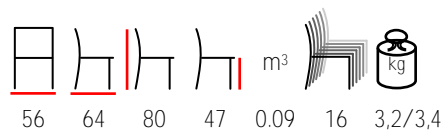

BETTY/P

armchair - aluminium grey - polyester grey

poltrona - alluminio grigio - poliester grigio