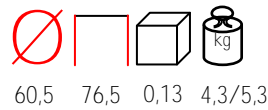

STEP/T - STEP/T MINI

table - polypropylene fiberglass

tavolo - polipropilene fiberglass

by Nardi

white
bianco

turtle dove
tortora

red
rosso

light blue
celeste

agave
agave

anthracite
antracite

SPRITZ/T - SPRITZ/T MINI

table - polypropylene fiberglass

tavolo - polipropilene fiberglass

by Nardi

white
bianco

turtle dove
tortora

red
rosso

light blue
celeste

agave
agave

anthracite
antracite