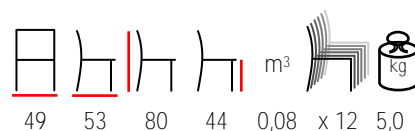

rope light blue
cordino azzurro