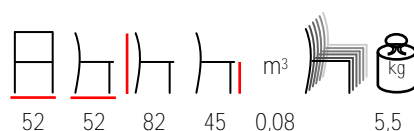

STRING/S

chair - steel varnished - min. 20 pcs

sedia - acciaio verniciato - min. 20 pz