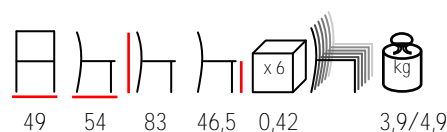

by Nardi

BORA/P

armchair - polypropylene fiberglass

poltrona - polipropilene fiberglass

by Nardi

BORA/S

chair - polypropylene fiberglass

sedia - polipropilene fiberglass

by Nardi

COSTA/P

armchair - polypropylene fiberglass

poltrona - polipropilene fiberglass

by Nardi

COSTA/S

chair - polypropylene fiberglass

sedia - polipropilene fiberglass