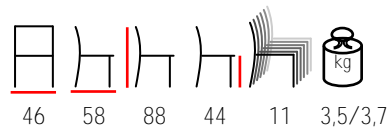

SINGAPORE PE/S

chair - aluminium bamboo look - pe beige-brown

sedia - alluminio bamboo look - pe beige-marrone