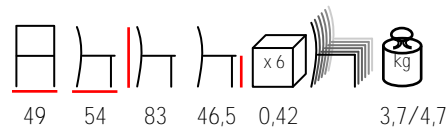

by Nardi

COSTA/P

armchair - polypropylene fiberglass

poltrona - polipropilene fiberglass