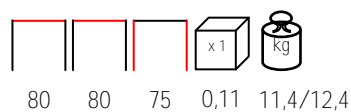

by Nardi

CLIP 70/T

table - polypropylene fiberglass - durelTOP

tavolo - polipropilene fiberglass - piano durelTOP

white

turtle dove
tortora

tobacco
tabacco

agave
agave

anthracite
antracite

by Nardi

CLIP 80/T

table - polypropylene fiberglass - durelTOP

tavolo - polipropilene fiberglass - piano durelTOP

white

turtle dove
tortora

tobacco
tabacco

agave
agave

anthracite
antracite

by Nardi

CLIPX 70/T

table - polypropylene fiberglass - durelTOP

tavolo - polipropilene fiberglass - piano durelTOP

white

turtle dove
tortora

anthracite
antracite

by Nardi

CLIPX 80/T

table - polypropylene fiberglass - durelTOP

tavolo - polipropilene fiberglass - piano durelTOP

white

turtle dove
tortora

anthracite
antracite