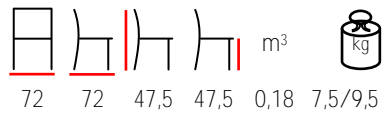

KOMODO POUF

pouf - polypropylene fiberglass - removeable cushion

pouf - polipropilene fiberglass - cuscino sfoderabile

by Nardi

KOMODO TAVOLINO

coffee table - polypropylene fiberglass

tavolino - polipropilene fiberglass

by Nardi

KOMODO

bianco

tortora

agave

antracite

KOMODO

rosa quarzo

grigio

canvas sunbrella

giungla sunbrella

ghiaccio sunbrella

adriatic sunbrella