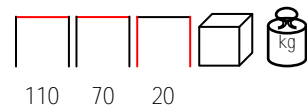

LEO TC

coffee table - solid pine teak look

tavolino - pino massello teak look