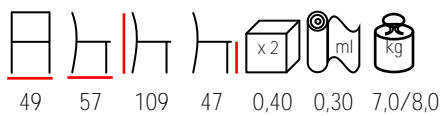

IRENE/S STECCHE

chair - stained beechwood - upholstered seat

sedia - faggio tinto - sedile imbottito