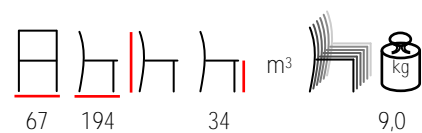

JERSEY

sunbed aluminium taupe - pvc taupe net

lettino - alluminio tortora - pvc rete tortora