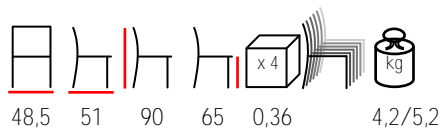

by Nardi

NET/SG

barstool - polypropylene fiberglass

sgabello - polipropilene fiberglass

NET/SG MINI

barstool - polypropylene fiberglass

sgabello - polipropilene fiberglass

by Nardi

TRILL/SG

barstool - polypropylene fiberglass

sgabello - polipropilene fiberglass

by Nardi

TRILL/SG MINI

barstool - polypropylene fiberglass

sgabello - polipropilene fiberglass

by Nardi