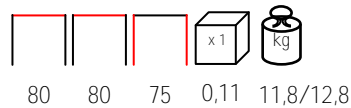

by Nardi

CLIP 70/T

table - polypropylene fiberglass - durelTOP

tavolo - polipropilene fiberglass - piano durelTOP

white

turtle dove
tortora

tobacco
tabacco

agave
agave

anthracite
antracite

by Nardi

CLIP 80/T

table - polypropylene fiberglass - durelTOP

tavolo - polipropilene fiberglass - piano durelTOP

white

turtle dove
tortora

tobacco
tabacco

agave
agave

anthracite
antracite

by Nardi

CLIPX 70/T

table - polypropylene fiberglass - durelTOP

tavolo - polipropilene fiberglass - piano durelTOP

white

turtle dove
tortora

anthracite
antracite

by Nardi

CLIPX 80/T

table - polypropylene fiberglass - durelTOP

tavolo - polipropilene fiberglass - piano durelTOP

white

turtle dove
tortora

anthracite
antracite