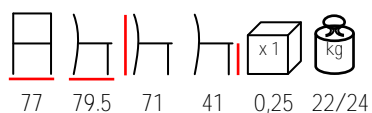

SEASIDE/POLTRONA

armchair - wooden frame - mahogany
 backrest and feet

poltrona - fusto in legno - schienale e piedini in
 mogano