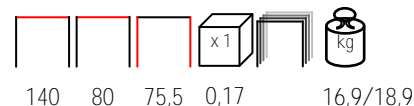

white
bianco

turtle dove
tortora

tobacco
tabacco

anthracite
antracite