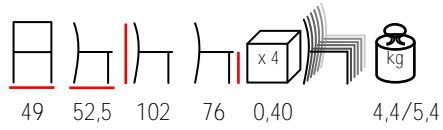

by Nardi

NET/SG

barstool - polypropylene fiberglass

sgabello - polipropilene fiberglass

NET/SG MINI

barstool - polypropylene fiberglass

sgabello - polipropilene fiberglass

by Nardi

TRILL/SG

barstool - polypropylene fiberglass

sgabello - polipropilene fiberglass

by Nardi

TRILL/SG MINI

barstool - polypropylene fiberglass

sgabello - polipropilene fiberglass

by Nardi