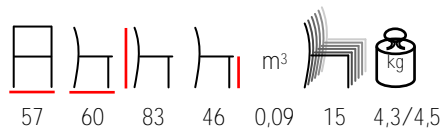

CANCUN/P

armchair - aluminium anthracitee - polyester taupe

poltrona - alluminio antracite - poliesterre tortora