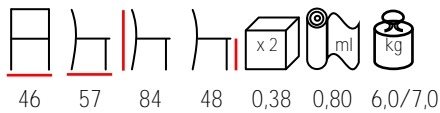

DIRK2/S

chair - stained beechwood - upholstered

sedia - faggio tinto - imbottita