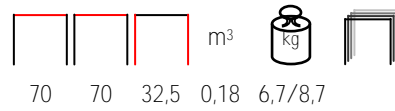

KOMODO POUF

pouf - polypropylene fiberglass - removeable cushion

pouf - polipropilene fiberglass - cuscino sfoderabile

by Nardi

KOMODO TAVOLINO

coffee table - polypropylene fiberglass

tavolino - polipropilene fiberglass

by Nardi

KOMODO

bianco

tortora

agave

antracite

KOMODO

rosa quarzo

grigio

canvas sunbrella

giungla sunbrella

ghiaccio sunbrella

adriatic sunbrella