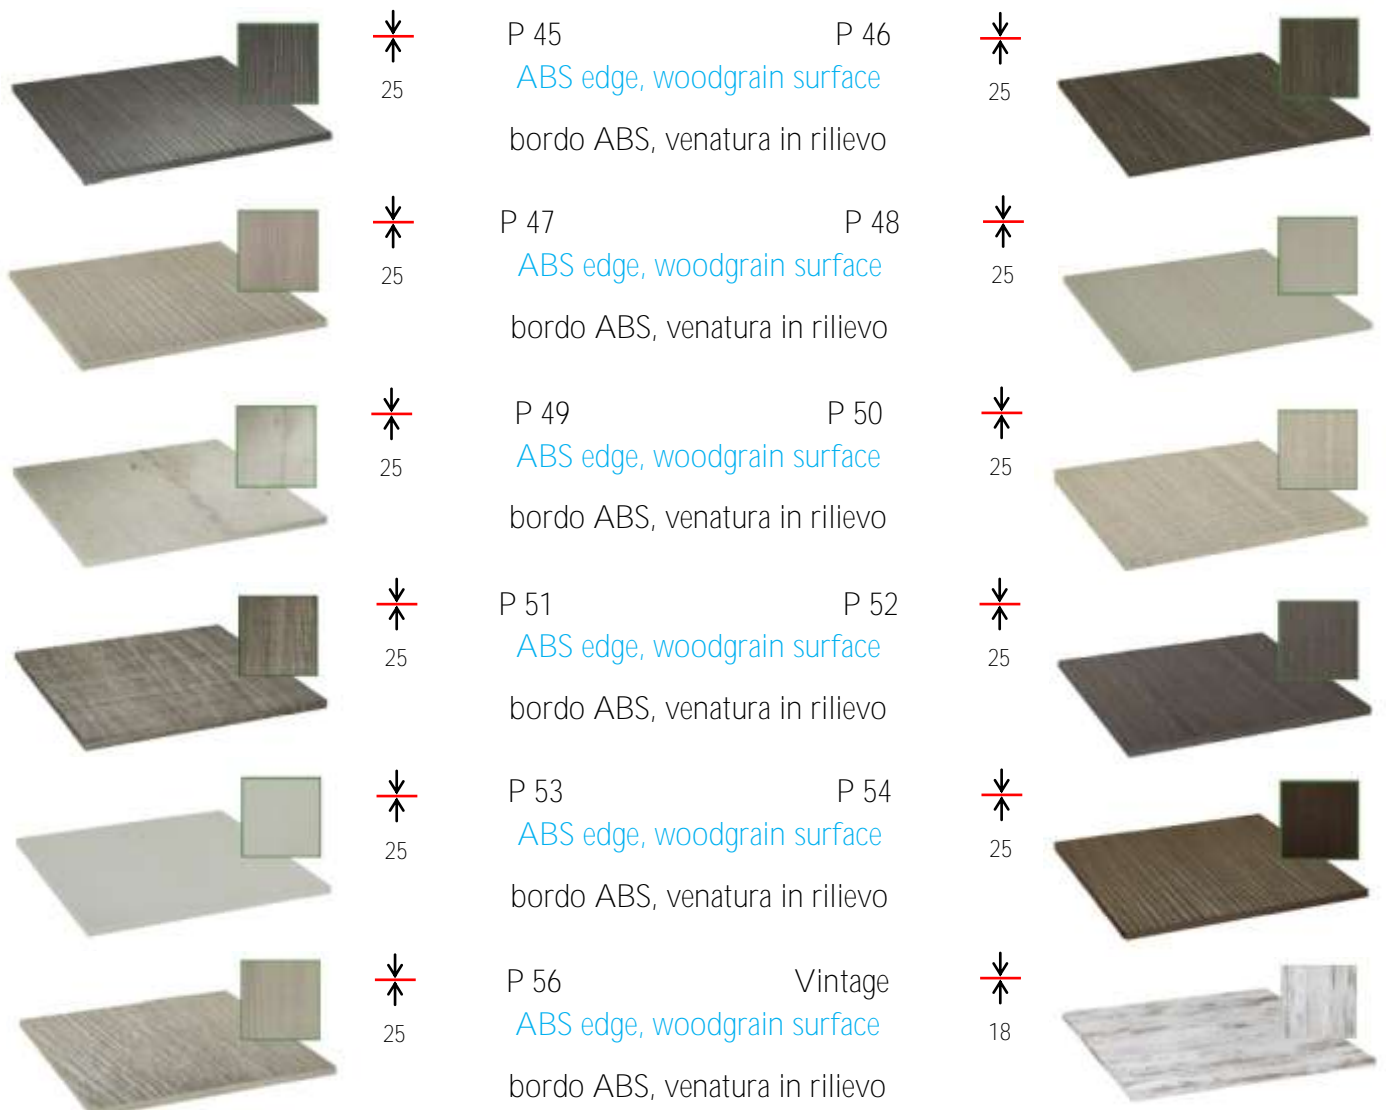

MELAMINE TOPS - PIANI MELAMINICO