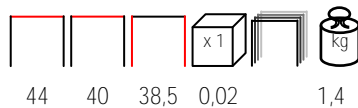

white
bianco

turtle dove
tortora

anthracite
antracite

DOGA/T TABLE

side table - polypropylene
fiberglass

tavolino - polipropilene fiberglass