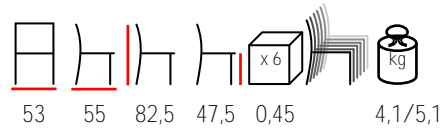

by Nardi

RIVA/P

armchair - polypropylene fiberglass

poltrona - polipropilene fiberglass