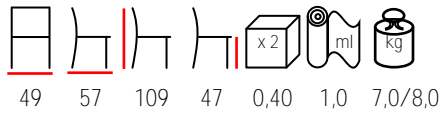

## IRENE/S IMB

chair - stained beechwood - upholstered

sedia - faggio tinto - imbottita