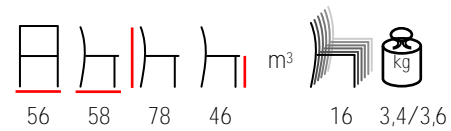

SUSY/P

armchair - aluminium black - polyester bronze-brown

poltrona - alluminio nero - poliester bronzo-marrone