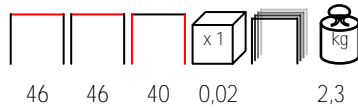

white
bianco

turtle dove
tortora

anthracite
antracite

POP

side table - polypropylene

tavolino - polipropilene