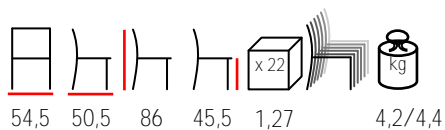

by Nardi

PALMA/P

armchair - polypropylene

poltrona - polipropilene