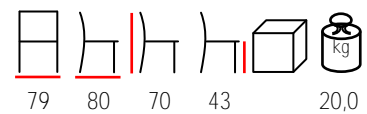

DIVA/L

loungé - aluminium anthracitee - polyester grey

loungé - alluminio antracite - poliestere grigio