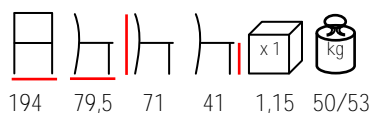

SEASIDE/LOUNGE

lounge - wooden frame - mahogany
backrests and feet

lounge - fusto in legno - schienali e piedini in
mogano