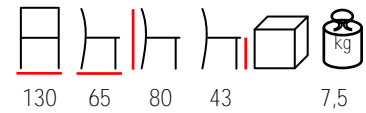

BETTY/D

sofa - aluminium anthracitee - polyester brown
divano - alluminio antracite - poliestere marrone