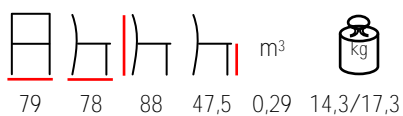

KOMODO/P

armchair - polypropylene fiberglass - removeable cushions

poltrona - polipropilene fiberglass - cuscini sfoderabili