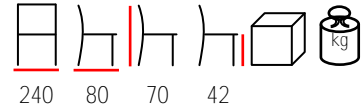

LEO COMPONENTIBILE/D 2 M 240x80x70/42

two seaters with extension - solid pine teak look - olefin cushions

due posti con prolunga - pino massello teak look - cuscini olefin