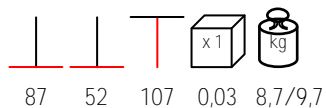

BASE SCUDO DOUBLE PIEGHEVOLE

table base - aluminium varnished, max 70x110 - 80x120

base tavolo - alluminio verniciato, max 70x110 - 80x120