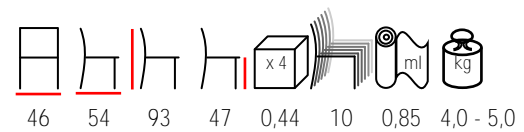

JOY/S

chair - aluminium anthracitee, upholstered with water repellent fabric

sedia - alluminio antracite imbottita con stoffa idrorepellente