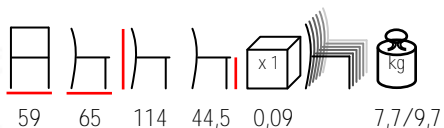

DARSENA/P

armchair - polypropylene fiberglass

poltrona - polipropilene fiberglass

by Nardi

white
bianco

turtle dove
tortora

ant
hra

KNOCK/SG

barstool - unassembled steel - polypropylene
min. 10 pcs

sgabello - smontato acciaio - polipropilene

min. 10

pz

frame white embossed

frame black embossed
telaio nero goffrato

frame industrial finishing
telaio finitura industriale

seat panel pp white

seat panel pp black

KNOCK/SG MINI

barstool - unassembled steel - polypropylene
min. 10 pcs

sgabello - smontato acciaio - polipropilene

min. 10 pz

DOGA/SG

barstool - polypropylene fiberglass

sgabello - polipropilene fiberglass

by Nardi

white

pear
pera

marsala
marsala

mint

agave
agave

cappuccino

tobacco
tabacco

anthracite
antracite