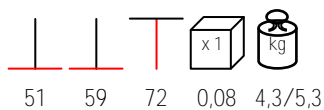

## BASE BREAK

table base - aluminium varnished, max Ø 70

base tavolo - alluminio verniciato, max Ø 70

white  
turtle dove  
tortora

silver  
anthracitee

by Nardi