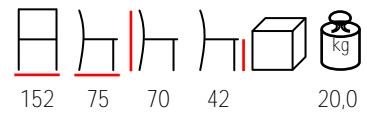

LORD/D

sofa - aluminium anthracitee - outdoor fabric beige-brown

divano - alluminio antracite - tessuto per esterno beige-marrone