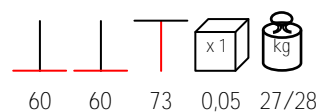

BASE GHISA GRANDE

table base - cast iron varnished, max 100x100 - Ø 140

base tavolo - ghisa verniciata, max 100x100 - Ø 140