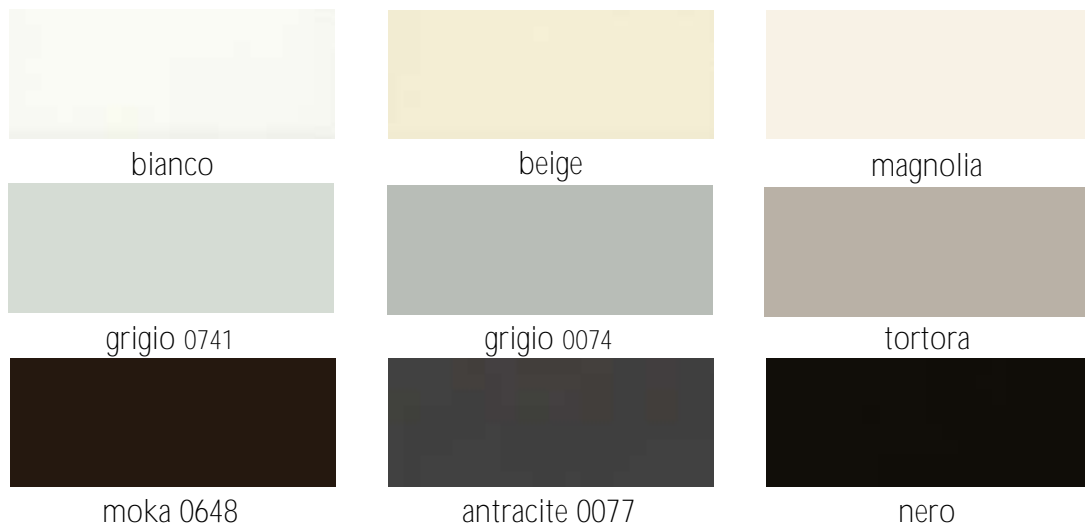

HPL TOPS/PIANI HPL

HPL table tops are supplied on request; for any information about sizes, colours and availability, please contact our sales offices. HPL is high pressure laminate, it has a black core. Resistant to time wear, humidity, steam, ultraviolet rays, termites, mushrooms, spores, molds. It is a lifting surface from 6 mm and it is easy to install. Fire retardand class 2. NO chlorine, asbestos, formaldehyde, suitable for food contact.

Attention: remove the protection film from both sides.

I piani tavolo in hpl vengono forniti su richiesta; per ogni informazione riguardo le misure, i colori e la disponibilità, per cortesia contattate i nostri uffici. HPL è un laminato ad alta pressione, si presenta con l'inconfondibile interno nero. Resiste all'usura del tempo, umidità, vapore, raggi ultravioletti, termiti, funghi, spore e muffe. È autoprotettante dai 6 mm, caratteristica che lo rende di semplice installazione. È

HPL TOPS EDGES/BORDI DEI PIANI HPL

STANDARD COLOURS-BLACK CORE/COLORI STANDARD-ANIMA NERA

EXTRA COLOURS - QUOTATION ON REQUEST