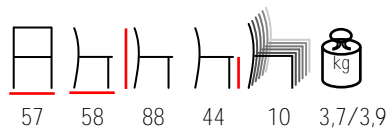

SINGAPORE/P

armchair - aluminium bamboo look - brown outdoor net

poltrona - alluminio bamboo look - rete marrone per esterno