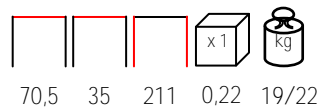

SIPARIO is a self-supporting outdoor divider that can be configured as desired, ideal for dividing open spaces. Made up of gridded elements that can be easily attached to each other without the use of screws; It is equipped with a container vase for plants, made of regenerated plastic.

SIPARIO è un divisorio autoportante da esterno configurabile a piacere, ideale per dividere gli spazi aperti. Costituito da elementi grigliati facilmente agganciabili tra loro senza l'uso di viti; è dotato di vaso contenitore per piante, relizzato in plastica rigenerata.

by Nardi

SIPARIO 3

gesso
gesso

cactus
cactus

basalto
basalto

terra
terra

SIPARIO 2

gesso
gesso

cactus
cactus

basalto
basalto

terra
terra

SIPARIO MODULO

gesso
gesso

cactus
cactus

basalto
basalto

terra
terra