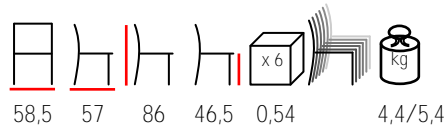

by Nardi

BORA/S

chair - polypropylene fiberglass

sedia - polipropilene fiberglass