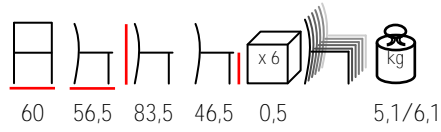

## COSTA/S

chair - polypropylene fiberglass

sedia - polipropilene fiberglass

by Nardi

DOGA/P

armchair - polypropylene fiberglass

poltrona - polipropilene fiberglass

by Nardi