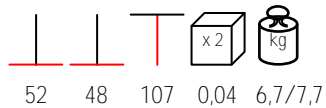

BASE SCUDO HIGH PIEGHEVOLE

table base - aluminium varnished, max Ø 70 - 70x70

base tavolo - alluminio verniciato, max Ø 70 - 70x70