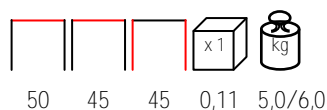

SEASIDE/T

caffè table - solid mahogany frame

tavolino - fusto in mogano