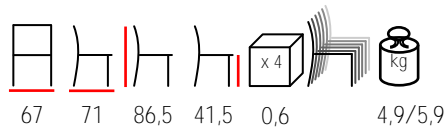

by Nardi

BIT/S

chair - polypropylene fiberglass

sedia - polipropilene fiberglass

NET/P

armchair - polypropylene fiberglass

poltrona - polipropilene fiberglass

by Nardi

NET RELAX

armchair - polypropylene fiberglass

poltrona - polipropilene fiberglass

by Nardi

NET/D

sofa - polypropylene fiberglass

divano - polipropilene fiberglass

by Nardi