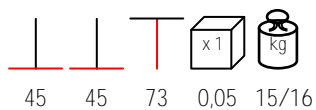

BASE GHISA PICCOLA

table base - cast iron varnished, max 90x90 - Ø 100

base tavolo - ghisa verniciata, max 90x90 - Ø 100