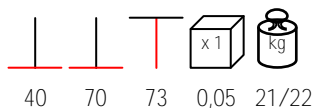

BASE INOX SATINATO DOPPIA

table base - satin stainless steel, max 80x180

base tavolo - acciaio inox satinato, max 80x180