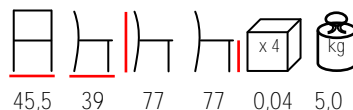

DARSENA/P

armchair - polypropylene fiberglass

poltrona - polipropilene fiberglass

by Nardi

white
bianco

turtle dove
tortora

ant
hra

KNOCK/SG

barstool - unassembled steel - polypropylene
min. 10 pcs

sgabello - smontato acciaio - polipropilene

min. 10

pz

frame white embossed

frame black embossed
telaio nero goffrato

frame industrial finishing
telaio finitura industriale

seat panel pp white

seat panel pp black

KNOCK/SG MINI

barstool - unassembled steel - polypropylene
min. 10 pcs

sgabello - smontato acciaio - polipropilene

min. 10 pz

DOGA/SG

barstool - polypropylene fiberglass

sgabello - polipropilene fiberglass

by Nardi

white

pear
pera

marsala
marsala

mint

agave
agave

cappuccino

tobacco
tabacco

anthracite
antracite