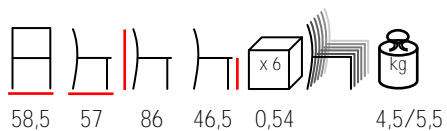

by Nardi

COSTA/S

chair - polypropylene fiberglass

sedia - polipropilene fiberglass