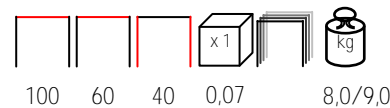

ARIA/P

armchair - polypropylene with cushion

poltrona - polipropilene con cuscino

by Nardi

white
bianco

turtle dove
tortora

ARIA/T 60

coffee table - polypropylene

tavolino - polipropilene

by Nardi

white
bianco

turtle dove
tortora

ARIA/T 100

coffee table - polypropylene

tavolino - polipropilene

by Nardi

white
bianco

turtle dove
tortora