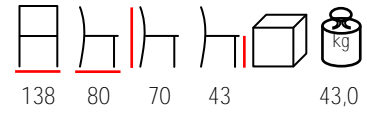

DIVA/D 2

sofa three seaters - aluminium anthracitee - polyester grey

divano due posti - alluminio antracite - poliestere grigio