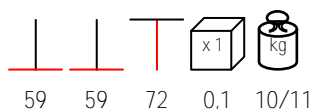

BASE FRASCA MAXI FIX

table base - aluminium varnished, max Ø 90 - 90x90

base tavolo - alluminio verniciato, max Ø 90 - 90x90