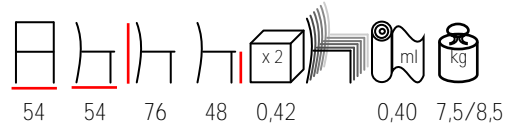

SCIABOLA/S

chair stackable - beechwood or American walnut

upholstered - - min. 6 pcs

sedia impilabile - faggio o noce americano - imbottita
min. 6 pz

SAKE/S

chair - stained beechwood - wooden or

upholstered seat - min. 30 pcs

sedia - faggio tinto - sedile legno oppure imbottito
min. 30 pz