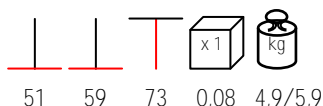

BASE FLUTE PIEGHEVOLE

folding table base - aluminium varnished, max Ø 70

base tavolo pieghevole - alluminio verniciato, max Ø 70