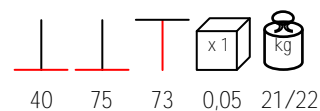

BASE GHISA DOPPIA

table base - cast iron varnished, max 180x90

base tavolo - ghisa verniciata, max 180x90