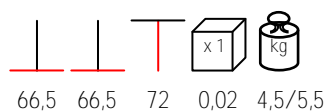

BASE CALICE ALU

table base - aluminium varnished, max Ø 80 - 80x80

base tavolo - alluminio verniciato, max Ø 80 - 80x80