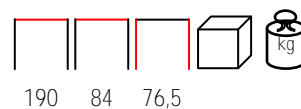

## MEDO T/FR

table - solid ash wood 4 cm with back

tavolo - frassino massiccio 4 cm