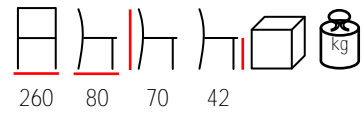

## LEO COMPONENTIBILE/D 3 250x80x70/42

three seaters with extension - solid pine teak look - olefin cushions

tre posti con prolunga - pino massello teak look - cuscini olefin