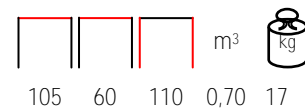

CITY/TB2

bar table - steel anthracitee with stained pine wooden top

tavolo bar - acciaio antracite con piano in pino tinto