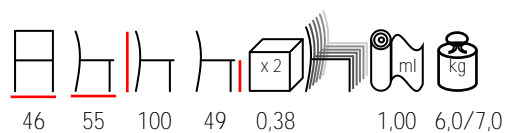

HAVANA/IMP

chair - stained beechwood - upholstered
min. 30 pcs

sedia - faggio tinto - imbottita
min. 30 pz