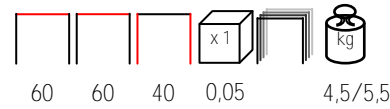

ARIA/P

armchair - polypropylene with cushion

poltrona - polipropilene con cuscino

by Nardi

white
bianco

turtle dove
tortora

ARIA/T 60

coffee table - polypropylene

tavolino - polipropilene

by Nardi

white
bianco

turtle dove
tortora

ARIA/T 100

coffee table - polypropylene

tavolino - polipropilene

by Nardi

white
bianco

turtle dove
tortora