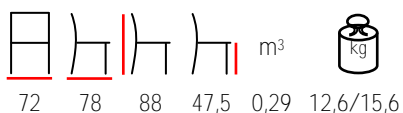

KOMODO TERMINALE DX/SX

final element - polypropylene fiberglass

removeable cushions

elemento terminale - polipropilene fiberglass

cuscini sfoderabili