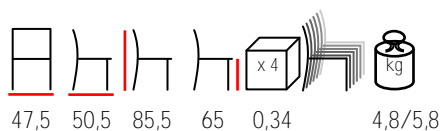

by Nardi

NET/SG

barstool - polypropylene fiberglass

sgabello - polipropilene fiberglass

NET/SG MINI

barstool - polypropylene fiberglass

sgabello - polipropilene fiberglass

by Nardi

TRILL/SG

barstool - polypropylene fiberglass

sgabello - polipropilene fiberglass

by Nardi

TRILL/SG MINI

barstool - polypropylene fiberglass

sgabello - polipropilene fiberglass

by Nardi