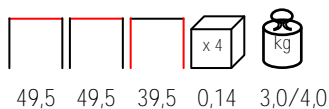

white

mint

cappuccino

tobacco
tabacco

pear
pera

agave
agave

marsala
marsala

anthracite
antracite