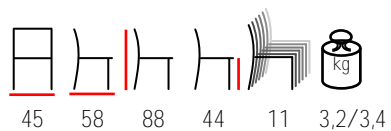

SINGAPORE/S

chair - aluminium bamboo look - brown outdoor net

sedia - alluminio bamboo look - rete marrone per esterno