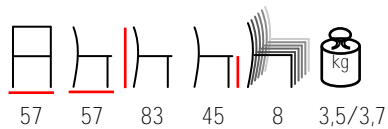

NATURA/P

armchair - aluminium bamboo look - brown outdoor net

poltrona - alluminio bamboo look - rete marrone per esterno