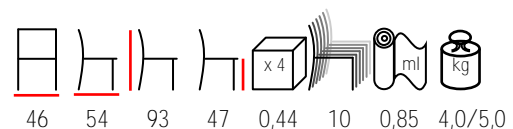

JOY/S

chair - aluminium beige, upholstered with water repellent fabric

sedia - alluminio beige, imbottita con stoffa idrorepellente