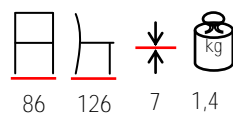

by Nardi

FOLIO/P

armchair adjusting to 2 positions - polypropylene fiberglass

poltrona a 2 posizioni - polipropilene fiberglass

white

agave
agave

turtle dove
tortora

tobacco
tabacco

anthracite
antracite

by Nardi

FOLIO ROCKING KIT

rocking kit - polypropylene fiberglass

kit dondolo - polipropilene fiberglass

white

agave
agave

turtle dove
tortora

tobacco
tabacco

anthracite
antracite

by Nardi

FOLIO CUSCINO

armchair cushion - water repellent acrylic, not removeable

cuscino per poltrona acrilico idrorepellente, non sfoderabile

rose quartz
rosa quarzo

fern
felce

artic
artic

POGGIO/T

foot stool - polypropylene fiberglass

poggiapiedi - polipropilene fiberglass

white

agave
agave

turtle dove
tortora

tobacco
tabacco

anthracite
antracite

by Nardi