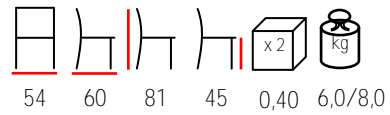

GRACIANO/P

armchair - aluminium anthracitee - polyester rope

poltrona - alluminio antracite - poliesterre corda