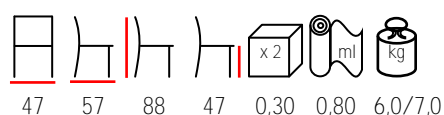

HAVANA BASSA

chair - stained beechwood - upholstered

sedia - faggio tinto - imbottita