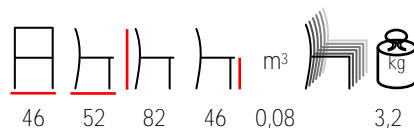

SCHOOL CHAIR ALU/S

chair - aluminium varnished - min. 20 pcs

sedia - alluminio verniciato - min. 20 pz