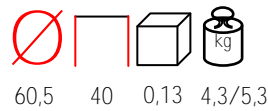

STEP/T - STEP/T MINI

table - polypropylene fiberglass

tavolo - polipropilene fiberglass

by Nardi

white
bianco

turtle dove
tortora

red
rosso

light blue
celeste

agave
agave

anthracite
antracite

SPRITZ/T - SPRITZ/T MINI

table - polypropylene fiberglass

tavolo - polipropilene fiberglass

by Nardi

white
bianco

turtle dove
tortora

red
rosso

light blue
celeste

agave
agave

anthracite
antracite