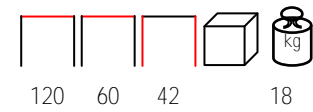

SEAL /T

coffee table - aluminium anthracite

tavolino - alluminio antracite