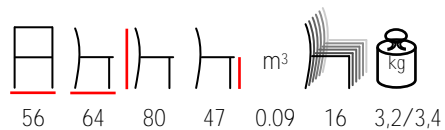

BETTY/P

armchair - aluminium anthracitee - polyester brown

poltrona - alluminio antracite - poliester marrone