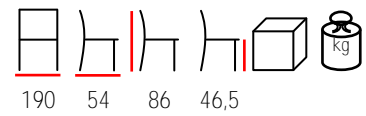

MEDO PANCA/ABETE

bench - solid fir wood 4 cm with back

panca - abete massiccio 4 cm con schienale