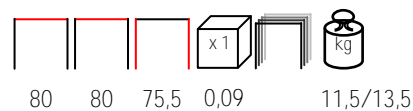

white
bianco

turtle dove
tortora

tobacco
tabacco

anthracite
antracite

by Nardi

CUBE KIT/T HIGH 80x80x107

height lifting sistem - aluminium varnished

rialzo per tavolo - alluminio verniciato