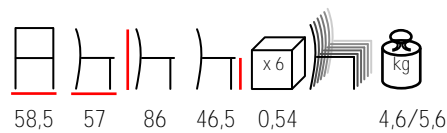

DOGA/S

chair - polypropylene fiberglass

sedia - polipropilene fiberglass

by Nardi

RIVA/P

armchair - polypropylene fiberglass

poltrona - polipropilene fiberglass

by Nardi