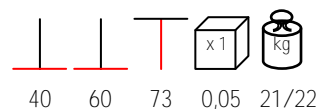

BASE GHISA MEDIA

table base - cast iron varnished, max 90x120

base tavolo - ghisa verniciata, max 90x120