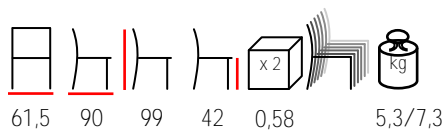

NET/L

lounge - polypropylene fiberglass

lounge - polipropilene fiberglass