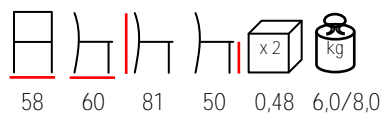

## CANNES/P

armchair - aluminium - artificial nautic grey  
leather and sunshade fabric

poltrona - alluminio - ecopelle nautica grigia e  
tessuto oscurante