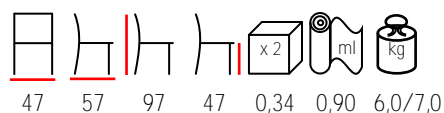

HAVANA ALTA

chair - stained beechwood - upholstered

sedia - faggio tinto - imbottita