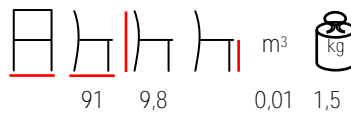

FOLIO ROCKING KIT

rocking kit - polypropylene fiberglass

kit dondolo - polipropilene fiberglass

white

agave
agave

turtle dove
tortora

tobacco
tabacco

anthracite
antracite