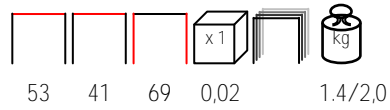

PARASOLE (x ALFA, EDEN, OMEGA, TROPICO)

sunshade - polypropylene

parasole -
polipropilene

white
bianco

turtle dove
tortora

anthracite
antracite

RODI

side table - polypropylene

tavolino - polipropilene