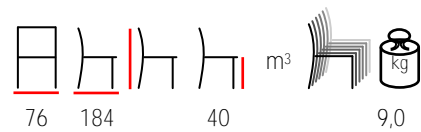

SINSAUT

sunbed aluminium light grey - pvc light grey net

lettino - alluminio grigio chiaro - pvc grigio chiaro