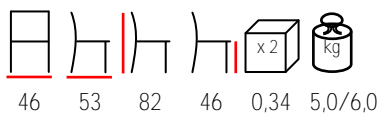

OLLA/S

chair - stained beechwood - upholstered

min. 30 pcs

sedia - faggio tinto - imbottita

min. 30 pz