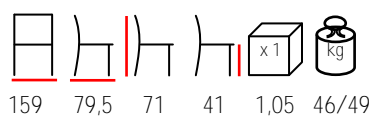

SEASIDE/LOVE SEAT

love seat - wooden frame - mahogany
backrests, armrests and feet

divano 2 posti - fusto in legno - schienali,
braccioli e piedini in mogano