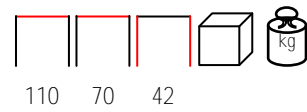

LEO POUF

pouf - solid pine teak look - olefin cushions

pouf - pino massello teak look - cuscini olefin