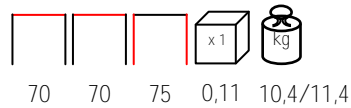

by Nardi

CLIP 70/T

table - polypropylene fiberglass - durelTOP

tavolo - polipropilene fiberglass - piano durelTOP

white

turtle dove
tortora

tobacco
tabacco

agave
agave

anthracite
antracite

by Nardi

CLIP 80/T

table - polypropylene fiberglass - durelTOP

tavolo - polipropilene fiberglass - piano durelTOP

white

turtle dove
tortora

tobacco
tabacco

agave
agave

anthracite
antracite

by Nardi

CLIPX 70/T

table - polypropylene fiberglass - durelTOP

tavolo - polipropilene fiberglass - piano durelTOP

white

turtle dove
tortora

anthracite
antracite

by Nardi

CLIPX 80/T

table - polypropylene fiberglass - durelTOP

tavolo - polipropilene fiberglass - piano durelTOP

white

turtle dove
tortora

anthracite
antracite