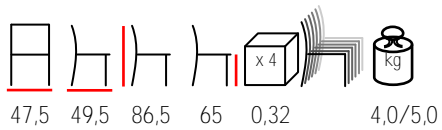

FARO/SG

barstool - polypropylene fiberglass

sgabello - polipropilene fiberglass

by Nardi

FARO/SG MINI

barstool - polypropylene fiberglass

sgabello - polipropilene fiberglass

by Nardi

LIDO/SG

barstool - polypropylene fiberglass

sgabello - polipropilene fiberglass

by Nardi

LIDO/SG MINI

barstool - polypropylene fiberglass

sgabello - polipropilene fiberglass

by Nardi