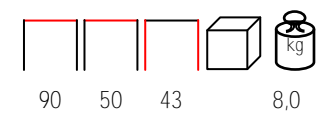

BETTY/T

coffee table - aluminium grey - hpl top

tavolino - alluminio grigio - piano hpl