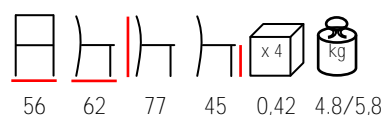

LORD/P

armchair - aluminium anthracitee - outdoor
fabric beige-brown

poltrona - alluminio antracite - tessuto per esterno
beige-marrone