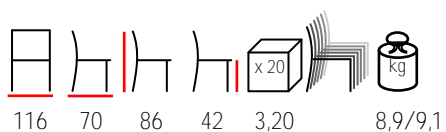

by Nardi

BIT/S

chair - polypropylene fiberglass

sedia - polipropilene fiberglass

NET/P

armchair - polypropylene fiberglass

poltrona - polipropilene fiberglass

by Nardi

NET RELAX

armchair - polypropylene fiberglass

poltrona - polipropilene fiberglass

by Nardi

NET/D

sofa - polypropylene fiberglass

divano - polipropilene fiberglass

by Nardi