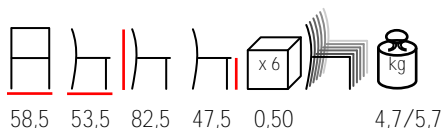

TRILL/P

armchair - polypropylene
fiberglass

poltrona- polipropilene fiberglass

by Nardi