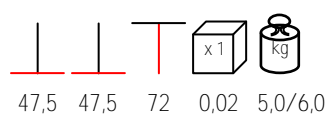

BASE FIORE ALU

table base - aluminium varnished, max Ø 80 - 80x80

base tavolo - alluminio verniciato, max Ø 80 - 80x80