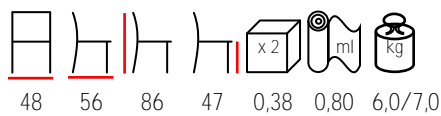

BOSTON/S FR

chair - white washed ashwood - upholstered

sedia - frassino decapato - imbottita