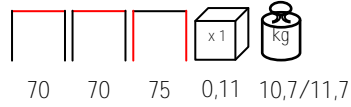

CLIP 70/T

table - polypropylene fiberglass - durelTOP

tavolo - polipropilene fiberglass - piano durelTOP