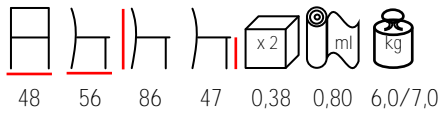

BOSTON/S

chair - stained beechwood - upholstered

sedia - faggio tinto - imbottita