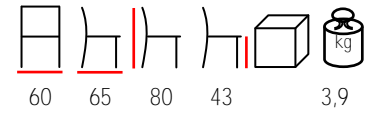

BETTY/P

armchair - aluminium anthracitee - polyester brown
poltrona - alluminio antracite - poliestere marrone