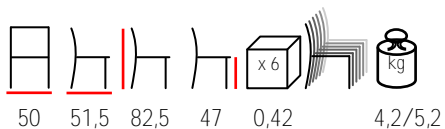

TRILL/S

chair - polypropylene fiberglass

sedia - polipropilene fiberglass