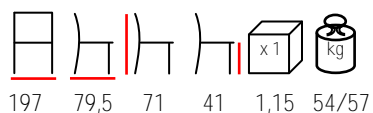

SEASIDE/DIVANO

sofa - wooden frame - mahogany backrests, armrests
and feet

divano - fusto in legno - schienali, braccioli
e piedini in mogano