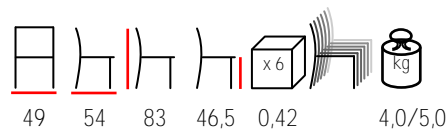

DOGA/P

armchair - polypropylene fiberglass

poltrona - polipropilene fiberglass

DOGA/S

chair - polypropylene fiberglass

sedia - polipropilene fiberglass

RIVA/P

armchair - polypropylene fiberglass

poltrona - polipropilene fiberglass

RIVA/S

chair - polypropylene fiberglass

sedia - polipropilene fiberglass