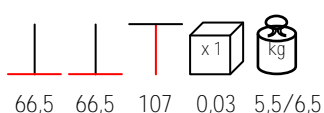

BASE CALICE ALU HIGH

table base - aluminium varnished, max Ø 70 - 70x70

base tavolo - alluminio verniciato, max Ø 70 - 70x70