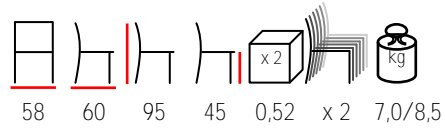

ROYAL/PI

armchair - aluminium white washed - pe grey - upholstered water repellent fabric seat

poltrona - alluminio decapato - pe grigio - sedile imbottito con stoffa idrorepellente