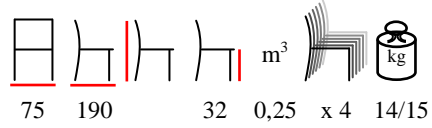

SAMOA

sunbed - aluminium/pe, 5 positions, back legs with wheels inside

lettino - alluminio/pe, 5 posizioni, gambe posteriori con ruote

DIE

side table - aluminium/pe

tavolino - alluminio/pe