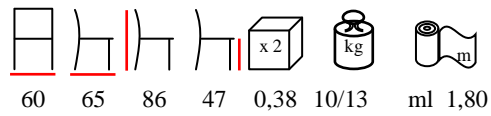

MARYLIN P

armchair - beech wenge stained white upholstered

poltrona - faggio tinto wenge imbottite in bianco