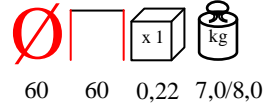

WINGS/TC 60x60

coffee table - aluminium/pe burned with tempered glass

tavolino - alluminio/pe bruciato con vetro temprato