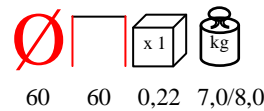

WINGS/TC 60x60

coffee table - aluminium/pe black with tempered glass

tavolino - alluminio/pe nero con vetro temprato