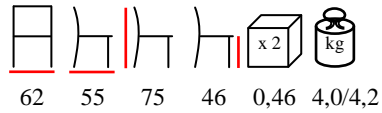

WINGS/C

armchair - aluminium/pe with cushion é cru

poltrona - alluminio/pe con cuscino é cru