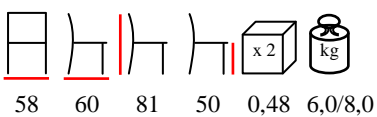

CANNES/P

armchair - aluminium/artificial nautic grey
leather and sunshade fabric

poltrona - alluminio/ecopelle nautica grigia e
tessuto oscurante