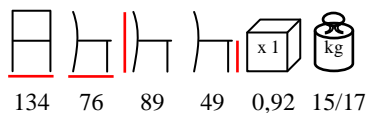

ANTIBES/D

sofa - aluminium/pe, cushion light grey

divano - alluminio/pe, cuscino grigio chiaro