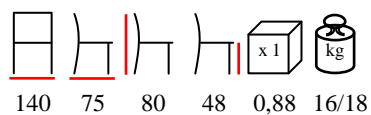

SIMPLE/D

sofa - aluminium white powder coated,
brown cushions

divano - alluminio verniciato bianco,
cuscini marrone