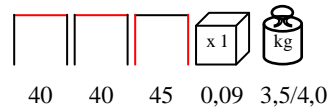

white/bianco 088

POP/TC 44x40x38,5

side table - polypropylene

tavolino - polipropilene