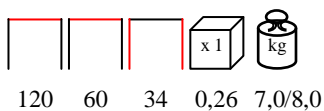

SIMPLE/T

coffee table - aluminium white powder coated

tavolino - alluminio verniciato bianco