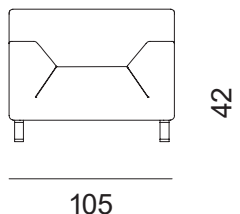

UPHOLSTERY

categories B01-B03-C01-C05-D02-D03-D04-D06-E01-E02-E04-P01 (SEE FABRIC FOLDER)

SIZE

Dimensions in millimeters

article
L 1050 H 740 D 750

seat
L 600 H 420 D 520

backrest
H 320

WEIGHT

Net weight a chair: 39 Kg
Gross weight a chair: 44 Kg

PACKAGING

1 x box
L 1060 H 845 D 800

VOLUME

M3 box: 0,72

ASSO

2 SEATER

Cod. OASSO201

SIZE

Dimensions in millimeters

article
L 1640 H 770 D 770

seat
L 1200 H 420 D 520

backrest
H 320

WEIGHT

Net weight a chair: 44 Kg
Gross weight a chair: 52 Kg

PACKAGING

LEGS / FRAME / BASE

Chrome steel 50x6

UPHOLSTERY

categories B01-B03-C01-C05-D02-D03-D04-D06-E01-E02-E04-P01 (SEE FABRIC FOLDER)

SIZE

Dimensions in millimeters

article
L 2100 H 770 D 770

seat
L 1660 H 420 D 520