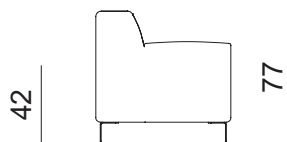

42

77

77

WEIGHT

Net weight a chair: 51 Kg
Gross weight a chair: 61 Kg

PACKAGING

1 x box
L 2060 H 845 D 800

VOLUME

M3 box: 1,39