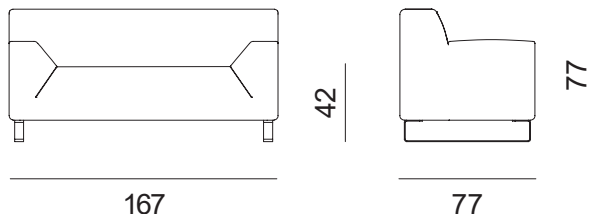

UPHOLSTERY

categories B01-B03-C01-C05-D02-D03-D04-D06-E01-E02-E04-P01 (SEE FABRIC FOLDER)

SIZE

Dimensions in millimeters

article
L 1050 H 740 D 750

seat
L 600 H 420 D 520

backrest
H 320

WEIGHT

Polyurethane foam divided into blocks with different densities and thicknesses.
The seat uses non-deformable polyurethane foam.

LEGS / FRAME / BASE

Chrome steel 50×6

UPHOLSTERY

categories B01-B03-C01-C05-D02-D03-D04-D06-E01-E02-E04-P01 (SEE FABRIC FOLDER)

SIZE

Dimensions in millimeters

article
L 1640 H 770 D 770

seat
L 1200 H 420 D 520

backrest
H 320

WEIGHT

Net weight a chair: 44 Kg
Gross weight a chair: 52 Kg

PACKAGING

LEGS / FRAME / BASE

Chrome steel 50x6

UPHOLSTERY

categories B01-B03-C01-C05-D02-D03-D04-D06-E01-E02-E04-P01 (SEE FABRIC FOLDER)

SIZE

Dimensions in millimeters

article
L 2100 H 770 D 770

seat
L 1660 H 420 D 520