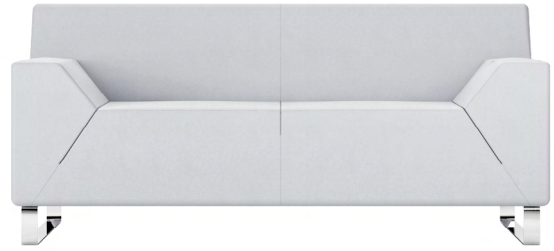

ASSO

2 SEATER

Cod. OASSO201

DESCRIPTION

2 seater sofa

NOTE

On request only: fire retardant foam padding

SPECIFICATIONS

STRUCTURE

Spruce, MDF and beech plywood

PADDING

Polyurethane foam divided into blocks with different densities and thicknesses.
The seat uses non-deformable polyurethane foam.

LEGS / FRAME / BASE

Chrome steel 50×6

UPHOLSTERY

categories B01-B03-C01-C05-D02-D03-D04-D06-E01-E02-E04-P01 (SEE FABRIC FOLDER)