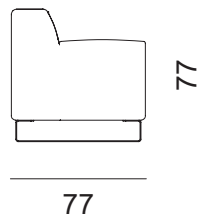

UPHOLSTERY

categories B01-B03-C01-C05-D02-D03-D04-D06-E01-E02-E04-P01 (SEE FABRIC FOLDER)

SIZE

Dimensions in millimeters

article
L 1050 H 740 D 750

seat
L 600 H 420 D 520

backrest
H 320

WEIGHT

Net weight a chair: 39 Kg
Gross weight a chair: 44 Kg

PACKAGING

1 x box
L 1060 H 845 D 800

VOLUME

M3 box: 0,72

ASSO

2 SEATER

Cod. OASSO201